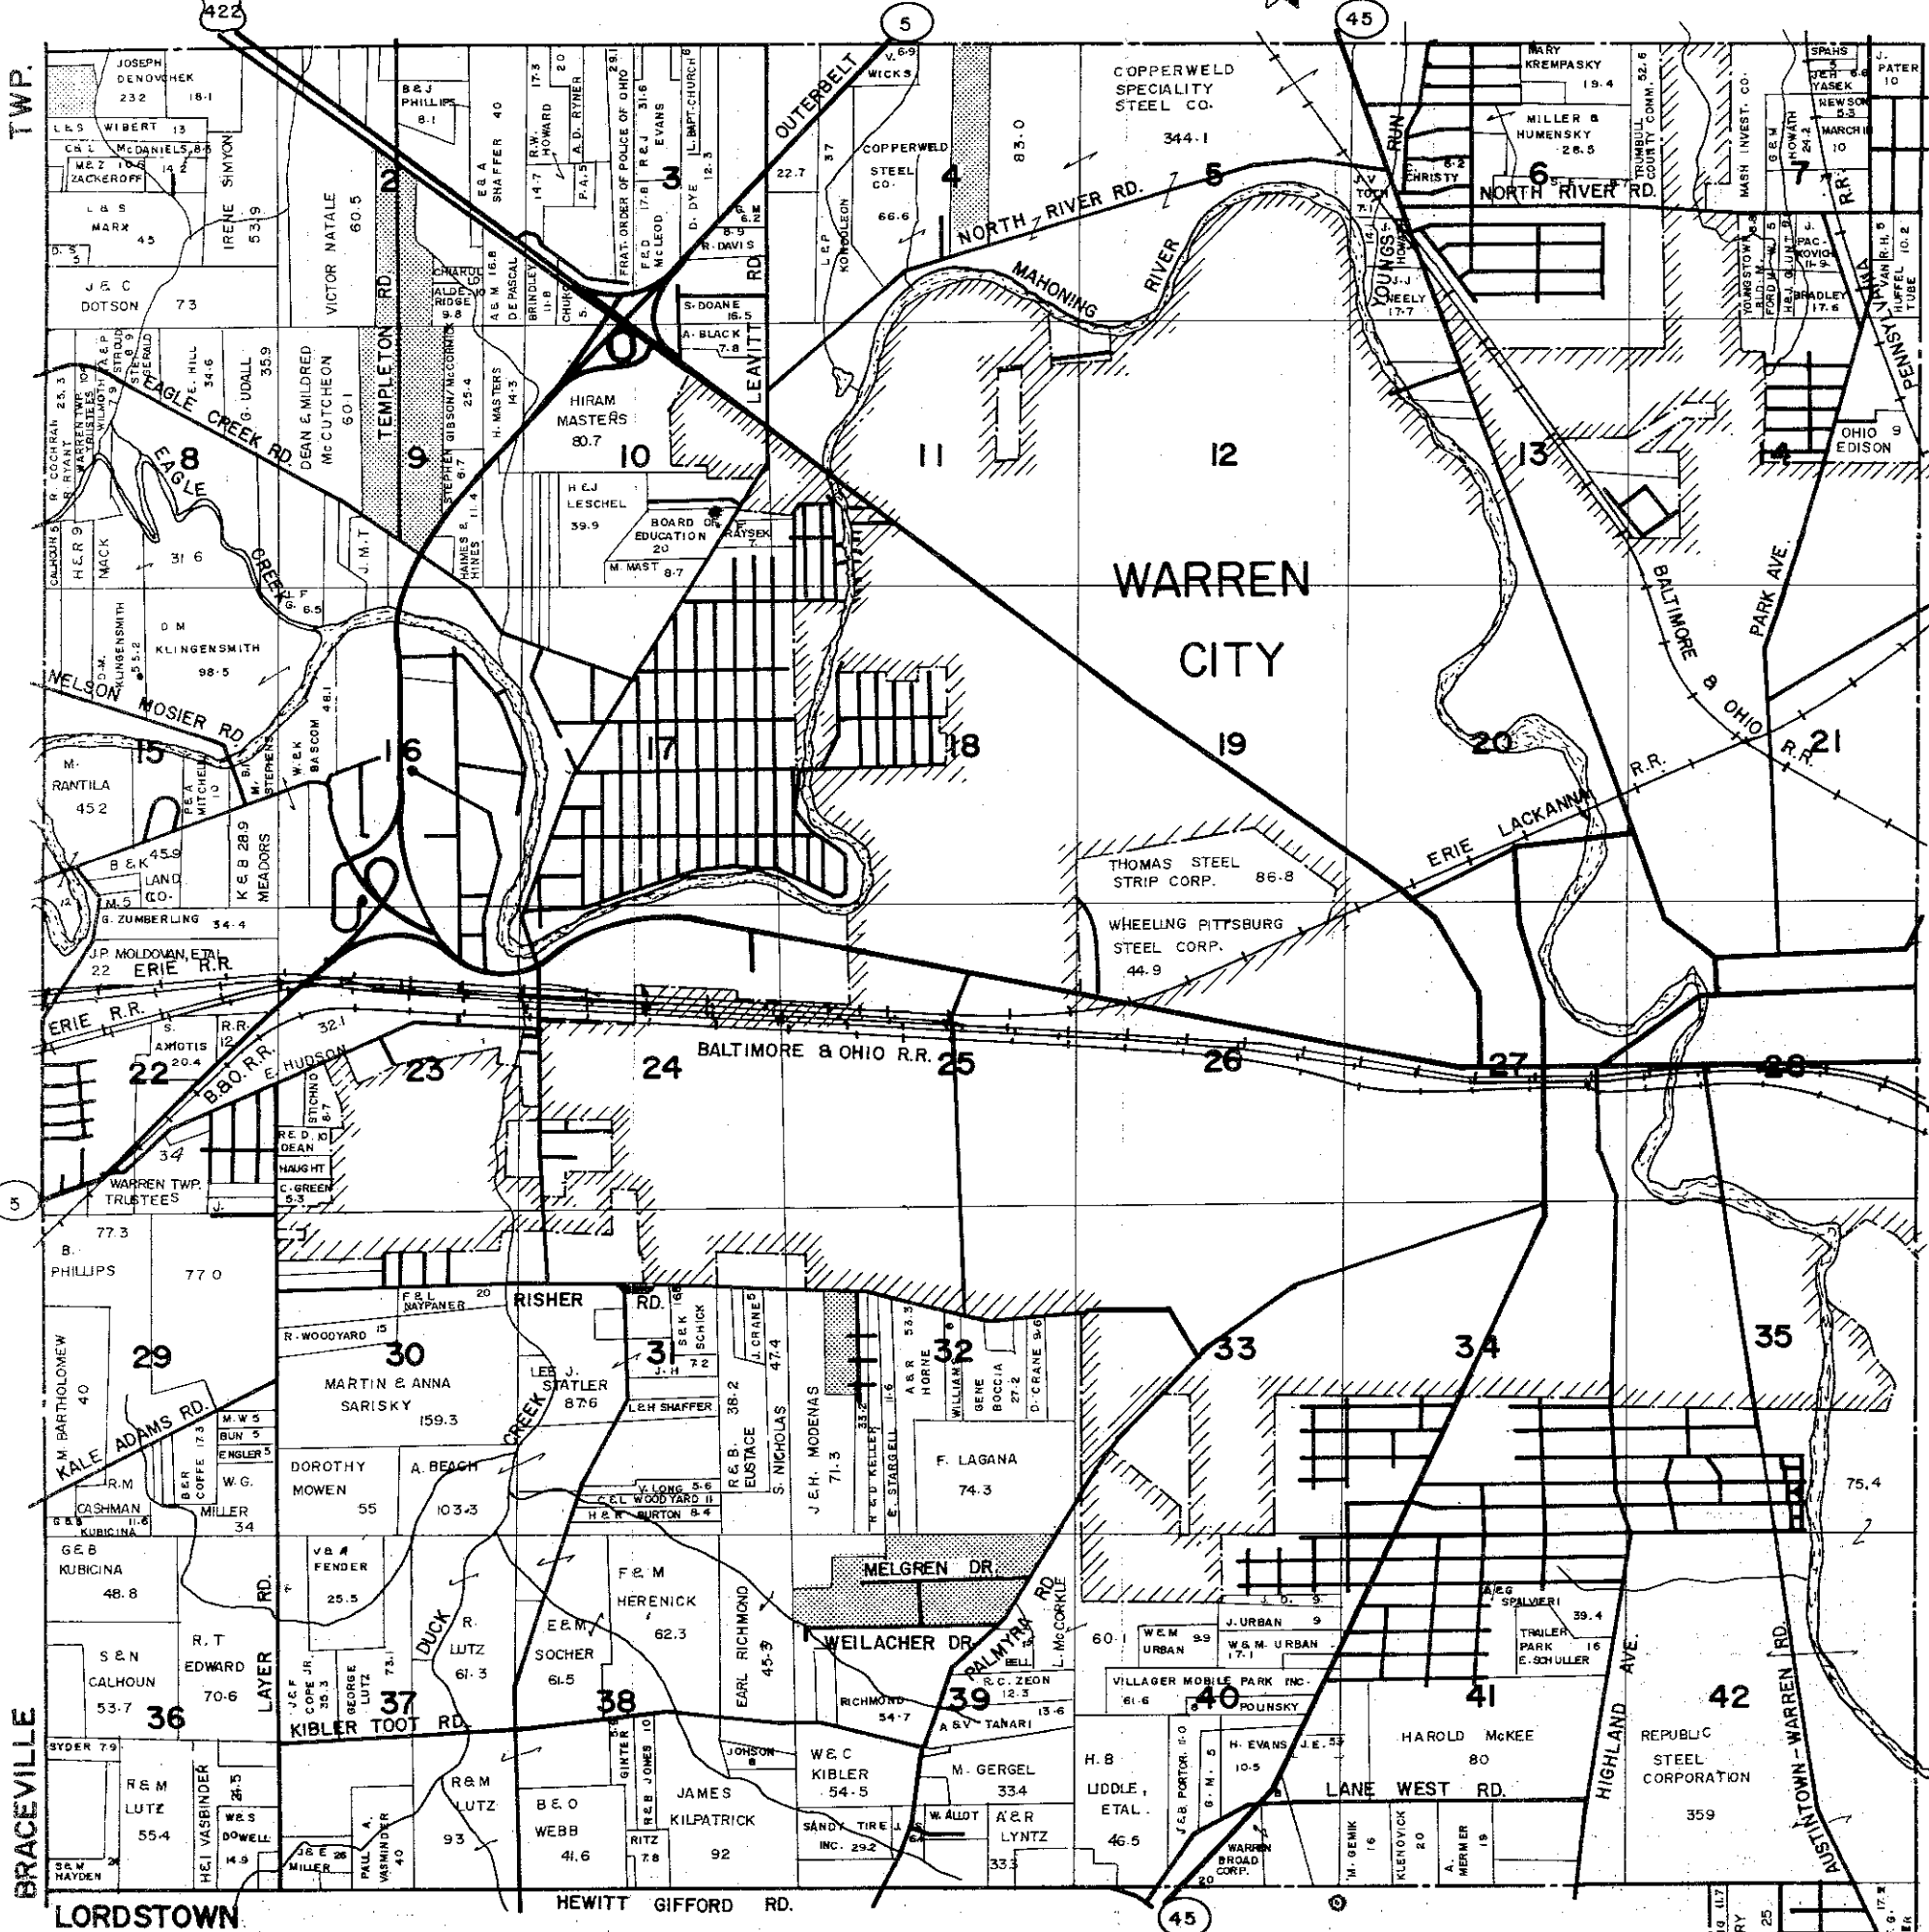

WARREN TWP.

1979

CHAMPION TWP.

TWP.

BRACEVILLE

LORDSTOWN

HEWITT GIFFORD RD.

CHD RD. IRVING, LUTZ	25
R.H. SHAPERY	
MARY L. BURNS	36
R. NATALE JR.	74

VILLAGE

HOWLAND

1979

WARREN

CITY STREET MAPS AND INFORMATION ARE OBTAINED FROM LOCAL SOURCES AND UPDATED WITH INFORMATION OBTAINED FROM STATE, COUNTY, AND CITY. WE BELIEVE THIS INFORMATION IS CORRECT BUT DO NOT GUARANTEE AND IS INTENDED FOR GENERAL REFERENCE ONLY.